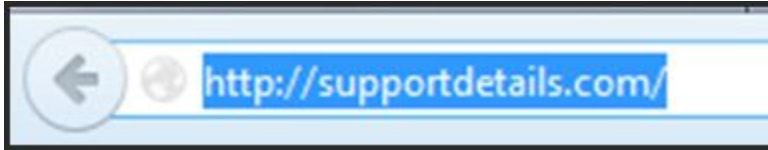

Determining Your Computer's Default Web Browser

1. Type <http://supportdetails.com/> into the address bar of your web browser.

2. Select the forward arrow icon to go to the typed web address.

3. The website automatically determines the web browser information for you.