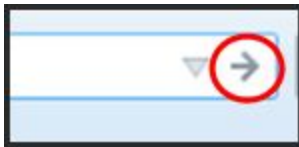

Determining Your Computer's Default Web Browser

1. Type <http://supportdetails.com/> into the address bar of your web browser.

2. Select the forward arrow icon to go to the typed web address.

3. The website automatically determines the web browser information for you.