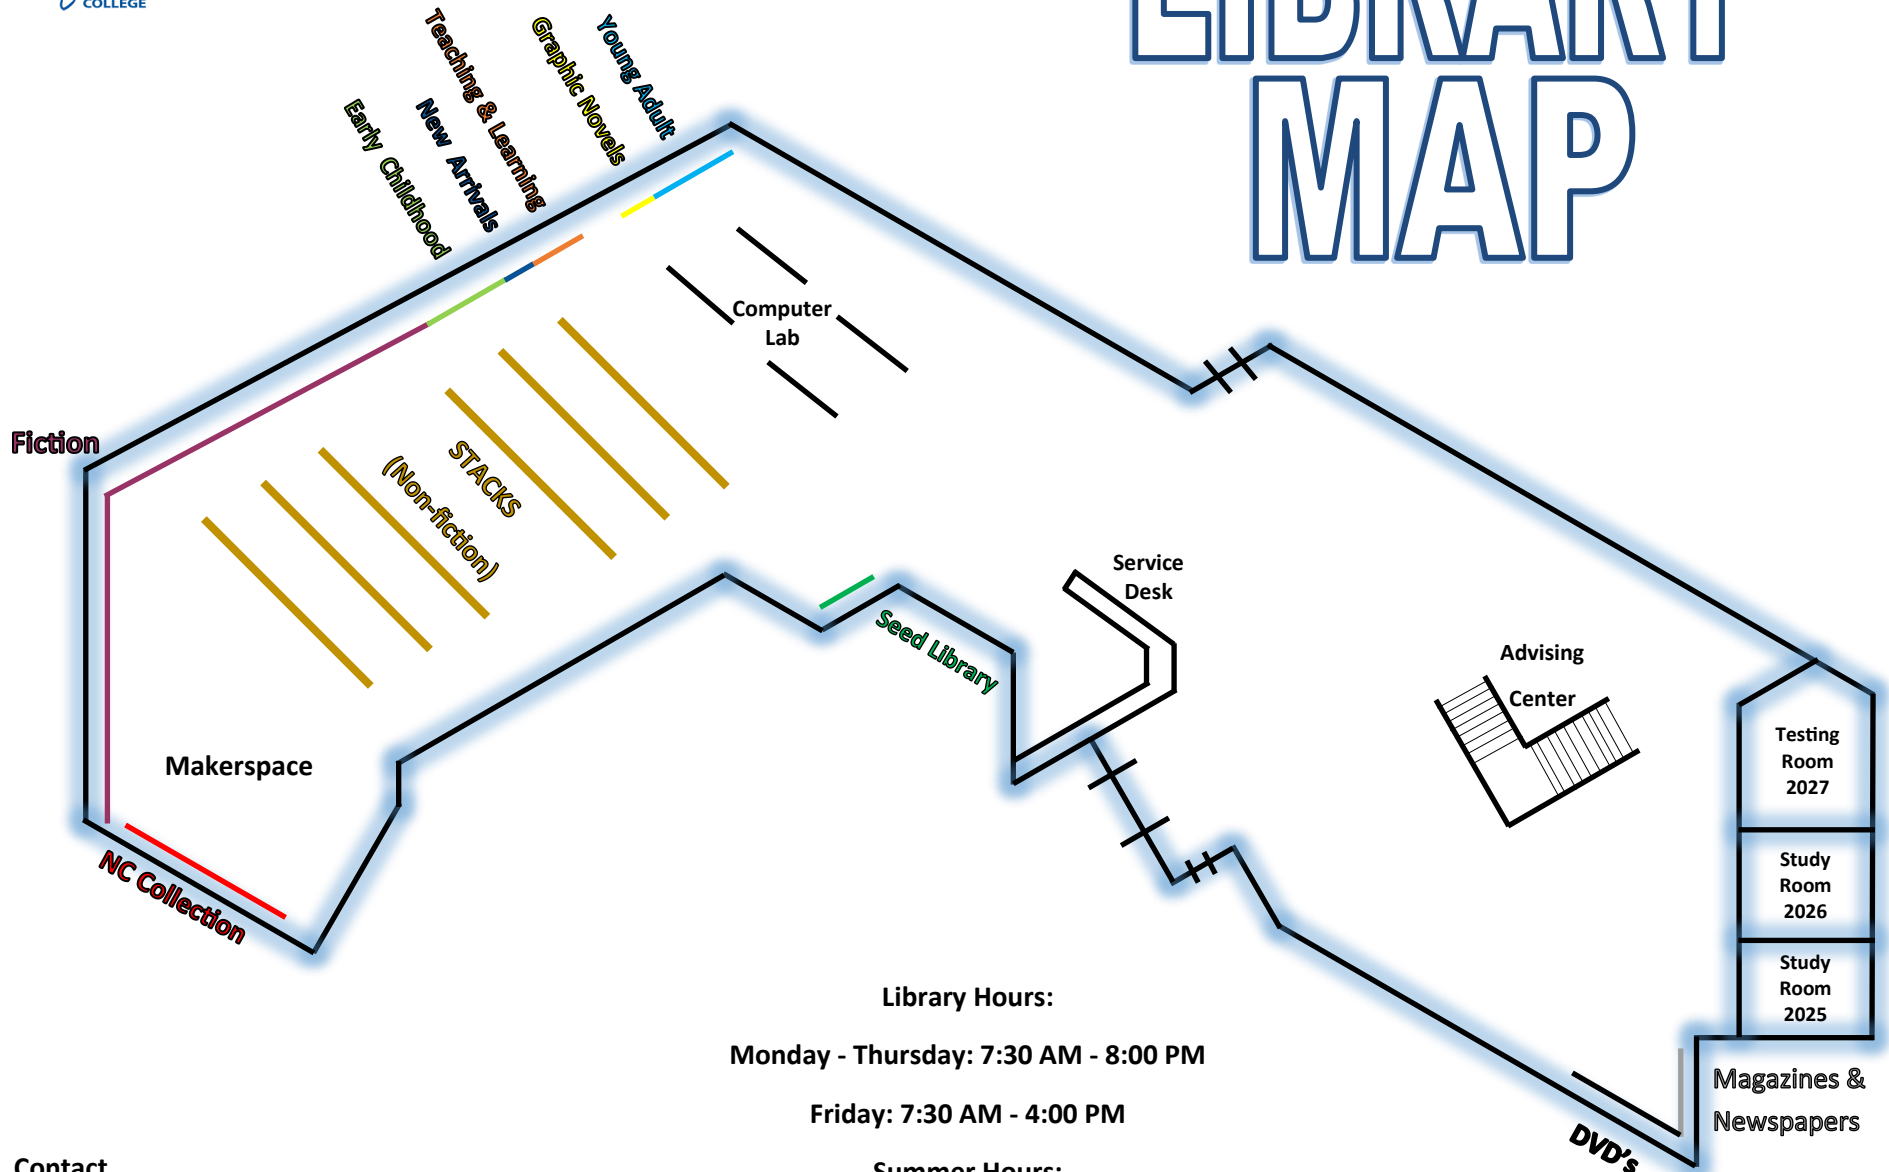

LIBRARY MAP

Library Hours:

Monday - Thursday: 7:30 AM - 8:00 PM

Friday: 7:30 AM - 4:00 PM

Summer Hours:

Monday - Thursday: 7:30 AM - 7:00 PM

Friday: 7:30 AM - 1:00 PM

Contact